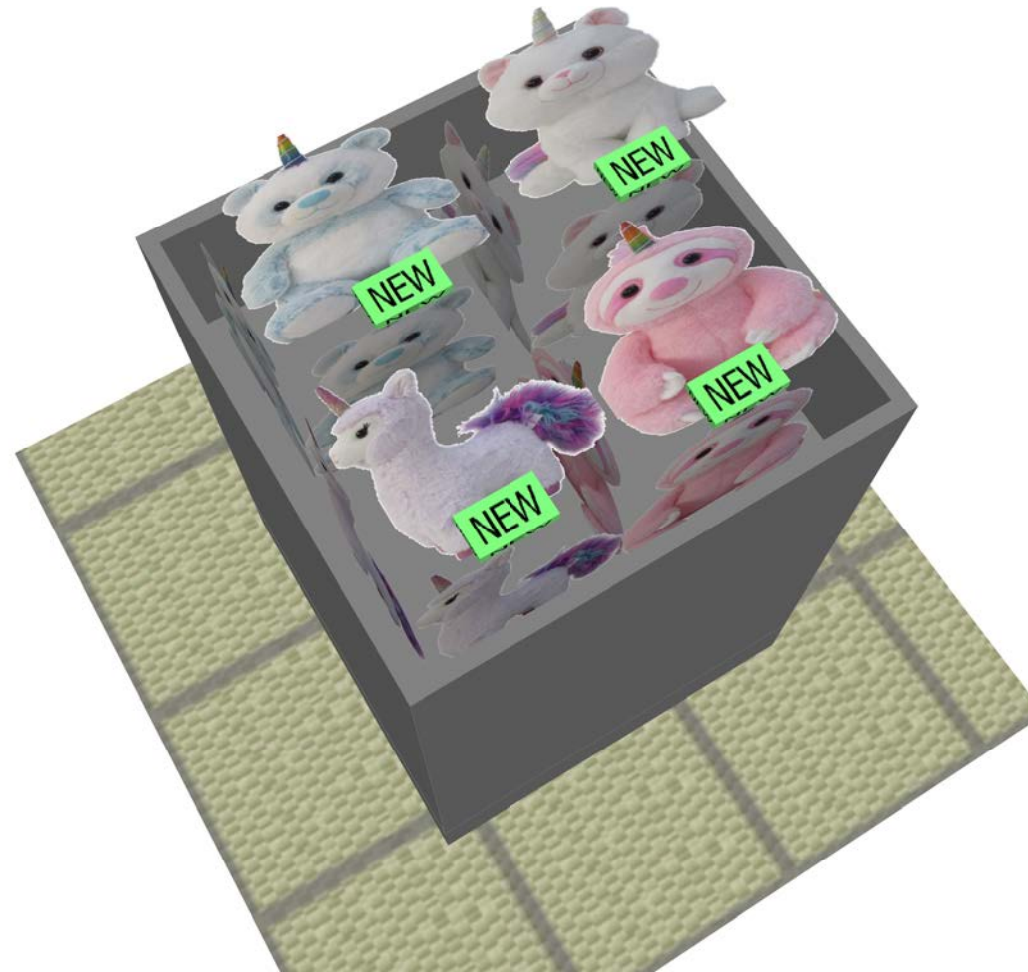

ANGLED VIEW

PLANOGRAM LAST UPDATED: 14 JAN 2022

IMPLEMENTATION DATE: 31 JAN 2022

GO LIVE DATE: 07 FEB 2022

For all queries related to this Planogram and/or general
Space Management feedback, please email us at
DLSpaceManagementTeam@auspost.com.au

Implemented by:
Date:
Signature:

PLANOGRAM UPDATE - PRODUCT LOCATION SUMMARY

NEW PRODUCTS

Please ADD the below products into this Planogram.

REMOVED / DISCONTINUED PRODUCTS

Please REMOVE the below products from this Planogram.

Note: the products below are marked with a "NEW" label on the Planogram image, for reference purposes only - there is no need to add additional signage or POS to the display.

Note: please check the product status of the materials listed below as some lines may either be relocated to another Planogram, be placed in the Everyday Zone or marked down to be placed in the Clearance section within this Planogram (as indicated in the Planogram image) or the Clearance Zone of your outlet.

PRODUCT ID	UPC / EAN	DESCRIPTION
91133	734689450121	Fantasy Animal 27cm
		TOTAL COUNT: 1

PRODUCT ID	UPC / EAN	DESCRIPTION
80727	734689352135	Animal Plush 33cm
		TOTAL COUNT: 1

PLANOGRAM LAST UPDATED: 14 JAN 2022